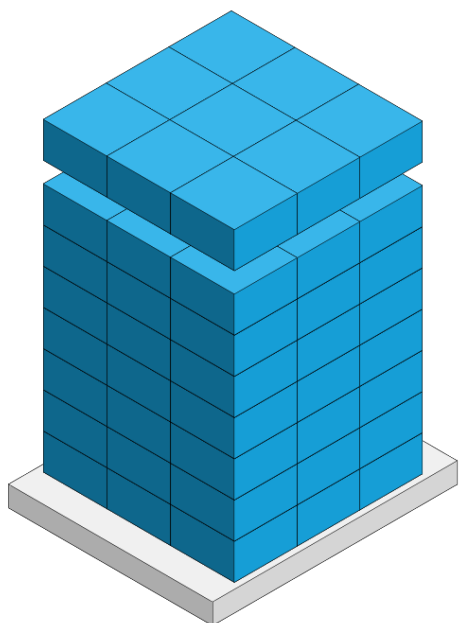

3D view

Details

Package size:	12.5 x 12.3 x 7 inch
Pallet:	48 x 40 inch
n packages:	72
n layers:	8
Surface usage:	71.9%
Volume usage:	69.4%
Total weight:	1224 lbs